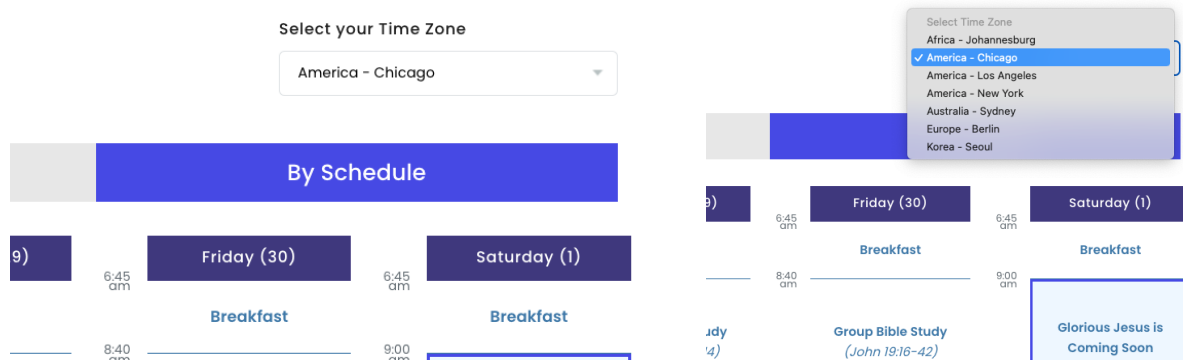

2. Live Session Page

Current Live Session

The service page has two different tabs.
The first tab is the live-stream video of the current program.

By Schedule

-  Recorded Video
-  Current Stream
-  To be streamed

The second tab is "By Schedule," which provides video links to each plenary session listed in the overall schedule of the conference.

There are three different type of video links provided:

- 1.) "Recorded Video" for past events,
- 2.) "Current Session Live Video Link" for ongoing sessions,
- 3.) "To be streamed link" for upcoming sessions.

3. Select Timezone

By clicking "Select Your Time Zone" at the top of the Schedule, you will see a total of 7 city time zones. If you choose a Time Zone, the times will change and be displayed according to the time zone of that city.