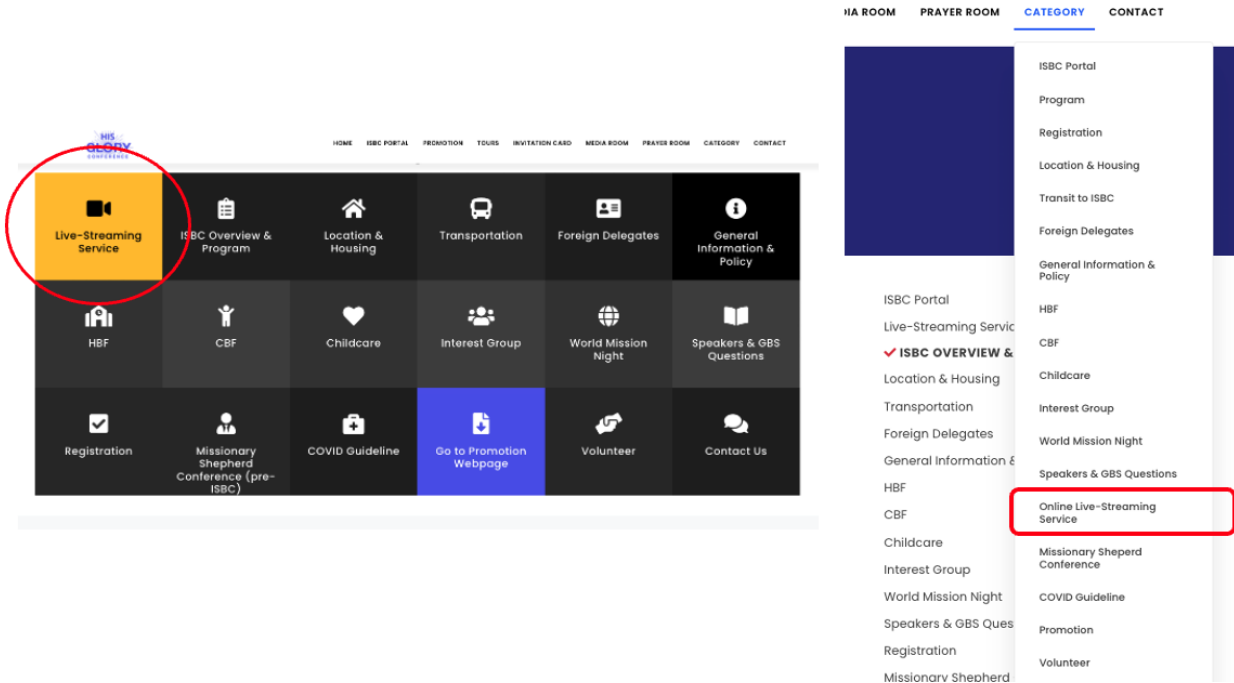

How to watch the live-streaming service

Go to: isbc.ubf.org → select online live-streaming service

URL : <https://isbc.ubf.org/hisglory2023/online-sessions>

(The live-streaming service webpage is scheduled to open on July 27th, a week before ISBC.)

On the ISBC Website, you can click the Online Live-Streaming Service button to access the online live-streaming service.

1. Login Page

Login Page

Live Streaming Service Page

Login

E-mail

Enter password

Remember me [forgot your password?](#)